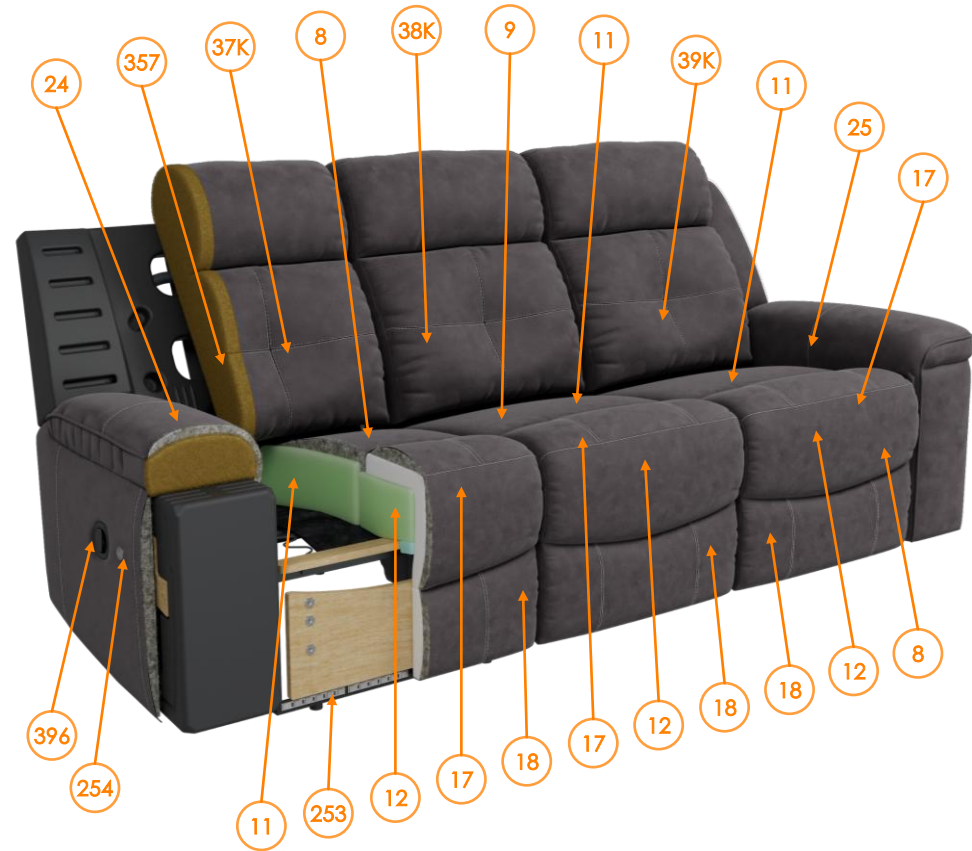

RP's information 6360588

Call out	Part Number	Description	Qty	Material
8	6360588131	CHAISE PAD	2	Fabric
9	6360588031	CTR CHAISE PAD	1	Fabric
11	421060RP	POLY C BACK CUSH	3	FOAM, LMF
12	421051RP	POLY C FRONT CUSH	3	FOAM, LMF
17	428078RP	POLY FRT CHAISE	3	FOAM, LMF
18	424133RP	POLY OTTO	3	FOAM, LMF
24	6360588181	LAF IN/OUT ARM	1	Fabric
25	6360588281	RAF IN/OUT ARM	1	Fabric
101	SBKA-3BMRP	(-A) SB KIT 16X20MM G2 BM	2	Metal
103	862MECHZLMKRP	86-2 ZWAL REC LOVE MECH LAF UNASSEMBLED	1	Metal
104	862MECHZRMKRP	86-2 ZWAL REC LOVE MECH RAF UNASSEMBLED	1	Metal
105	32110RP	BM SEAT FLOOR RAIL 1665MM	2	Metal
108	75078RP	CTR SECTION BRACKET (SELF TAP)	4	Metal
109	31219RP	L BRACKET LOW PROFILE	2	Metal
134	77903RP	FLOOR GLIDE	8	Plastic
135	32564RP	FLOOR GLIDE 1/4-20X34 ZINC BOLT	4	Plastic
149	76796RP	KD BRACKET AND CLIP ASSEMBLY	2	Metal
177	30031RP	1/4-20X50 UNC BLK FLTHEAD BOLT	2	Metal
216	30028RP	LEFT HAND FACING OFFSET KD BRACKET	1	Metal
217	30029RP	RIGHT HAND FACING OFFSET KD BRACKET	1	Metal

RPs' information 6360588

Call out	Part Number	Description	Qty	Material
37K	6360588148KD	LAF COMPLETE IN/OUT BACK-KD	1	Fabric
38K	6360588048KD	CTR IN/OUT BACK-KD	1	Fabric
39K	6360588248KD	RAF COMPLETE IN/OUT BACK-KD	1	Fabric